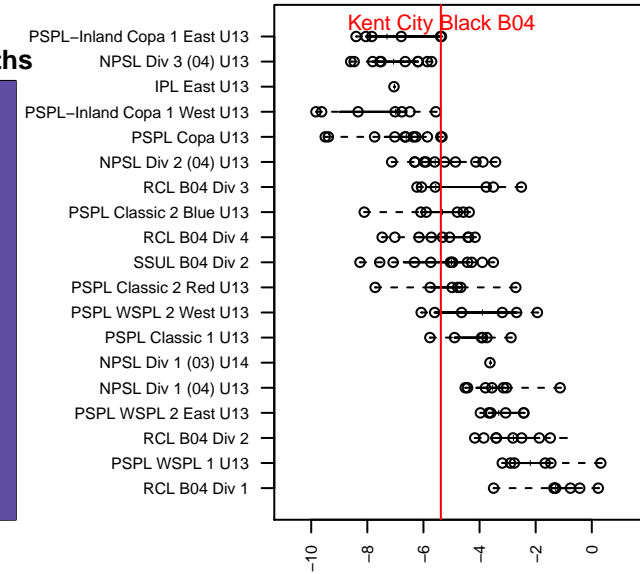

Kent City Black B04

Kent City FC
 Kent, WA
 B04 total strength=753
 attack=0.79 defense=0.91
 fall league = PSPL Copa U13
 spr league = Spr PSPL Copa U13

alt names used:
 Kent City FC B04 Black
 Kent City FC B04 Black
 Kent City FC B04 Black
 KENT CITY FC B04 BLACK (WA)

Venues played:
 2016 KITG BU13 Red
 2016 PSPL Copa U13
 2016 Spr PSPL Copa U13
 2016 WA Cup U13 Bronze U13

**attack and defense variance (black dot)
relative to other teams
and top 10 in region**

**attack and defense rating
relative to others at age
and all opponents in last 13 months**