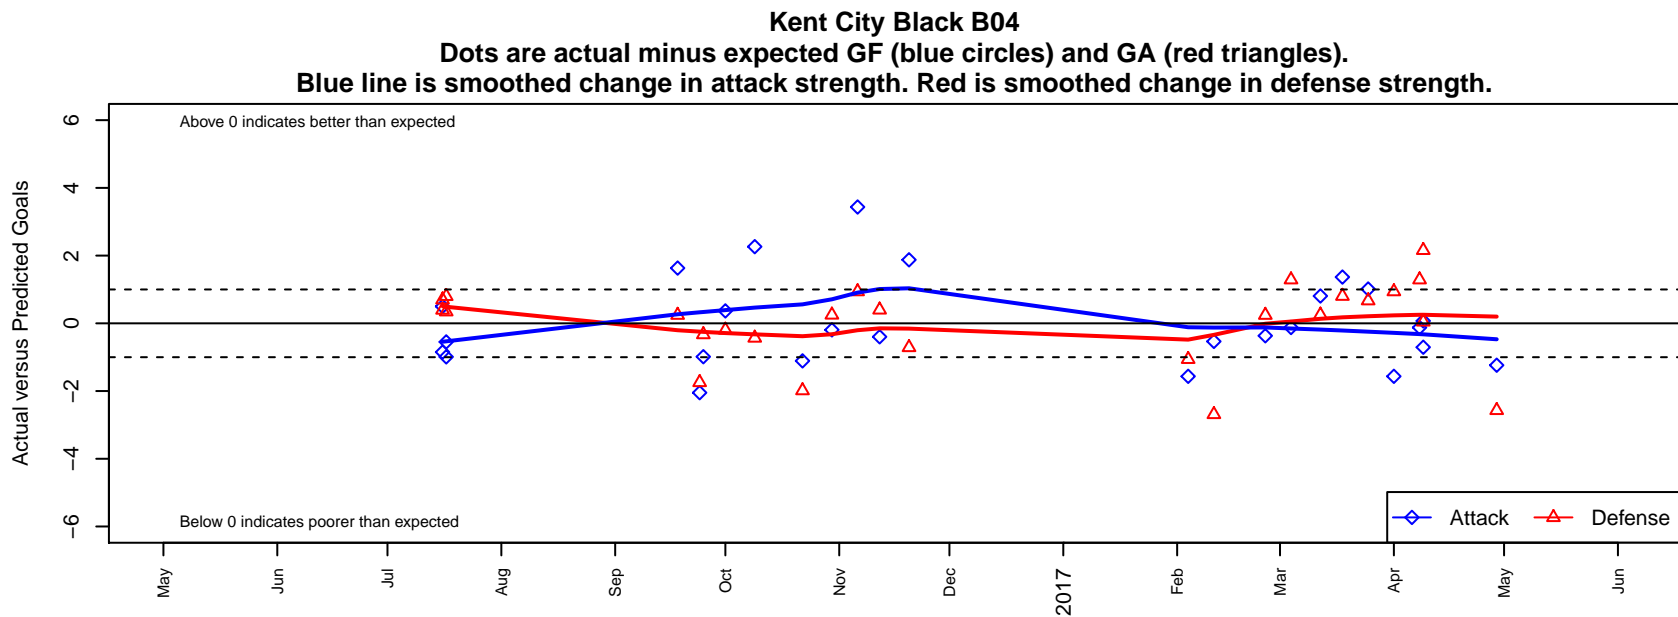

Kent City Black B04

Kent City FC
 Kent, WA
 B04 total strength=753
 attack=0.79 defense=0.91
 fall league = PSPL Copa U13
 spr league = Spr PSPL Copa U13

alt names used:
 Kent City FC B04 Black
 Kent City FC B04 Black
 Kent City FC B04 Black
 KENT CITY FC B04 BLACK (WA)

Venues played:
 2016 KITG BU13 Red
 2016 PSPL Copa U13
 2016 Spr PSPL Copa U13
 2016 WA Cup U13 Bronze U13

**attack and defense variance (black dot)
relative to other teams
and top 10 in region**

**attack and defense rating
relative to others at age
and all opponents in last 13 months**