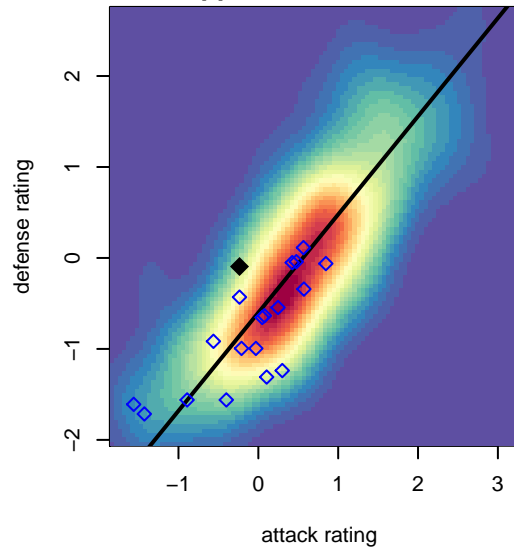

**attack and defense rating
relative to others at age
and all opponents in last 13 months**