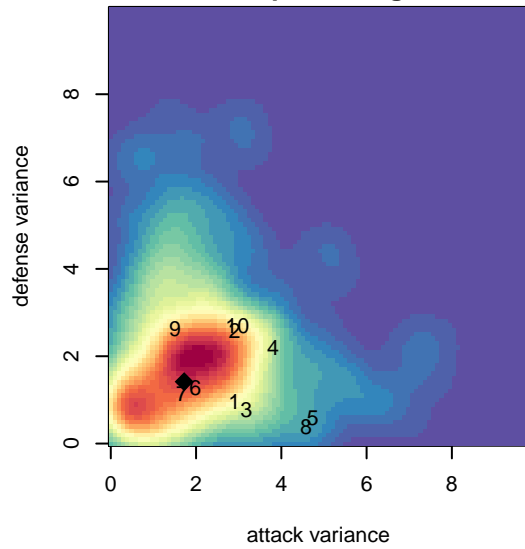

Kent City Black B04

Kent City FC
 Kent, WA
 B04 total strength=753
 attack=0.79 defense=0.91
 fall league = PSPL Copa U13
 spr league = Spr PSPL Copa U13

alt names used:
 Kent City FC B04 Black
 Kent City FC B04 Black
 Kent City FC B04 Black
 KENT CITY FC B04 BLACK (WA)

Venues played:
 2016 KITG BU13 Red
 2016 PSPL Copa U13
 2016 Spr PSPL Copa U13
 2016 WA Cup U13 Bronze U13

**attack and defense variance (black dot)
relative to other teams
and top 10 in region**

**attack and defense rating
relative to others at age
and all opponents in last 13 months**